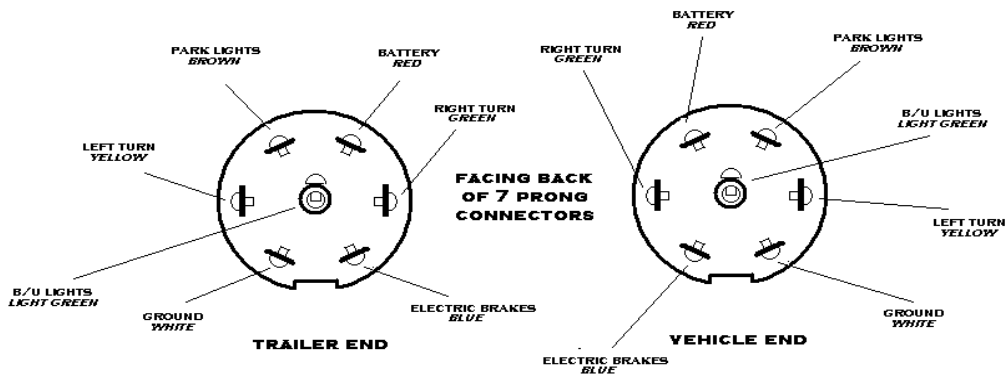

Trailer Plug Wirig Diagrams

7 PIN R/V TRAILER PLUG

7-PIN ROUND TRAILER PLUG

6 PIN ROUND TRAILER PLUG