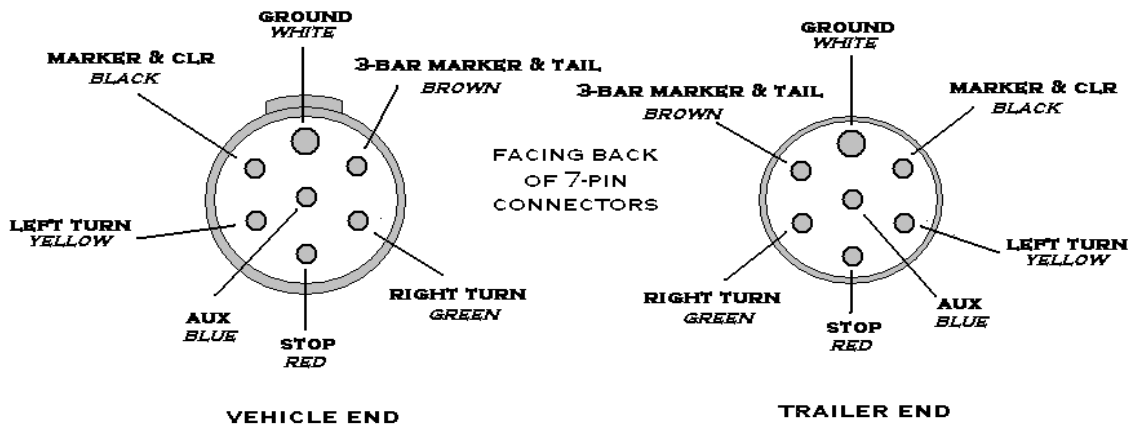

Trailer Plug Wirig Diagrams

7 PIN R/V TRAILER PLUG

7-PIN ROUND TRAILER PLUG

6 PIN ROUND TRAILER PLUG